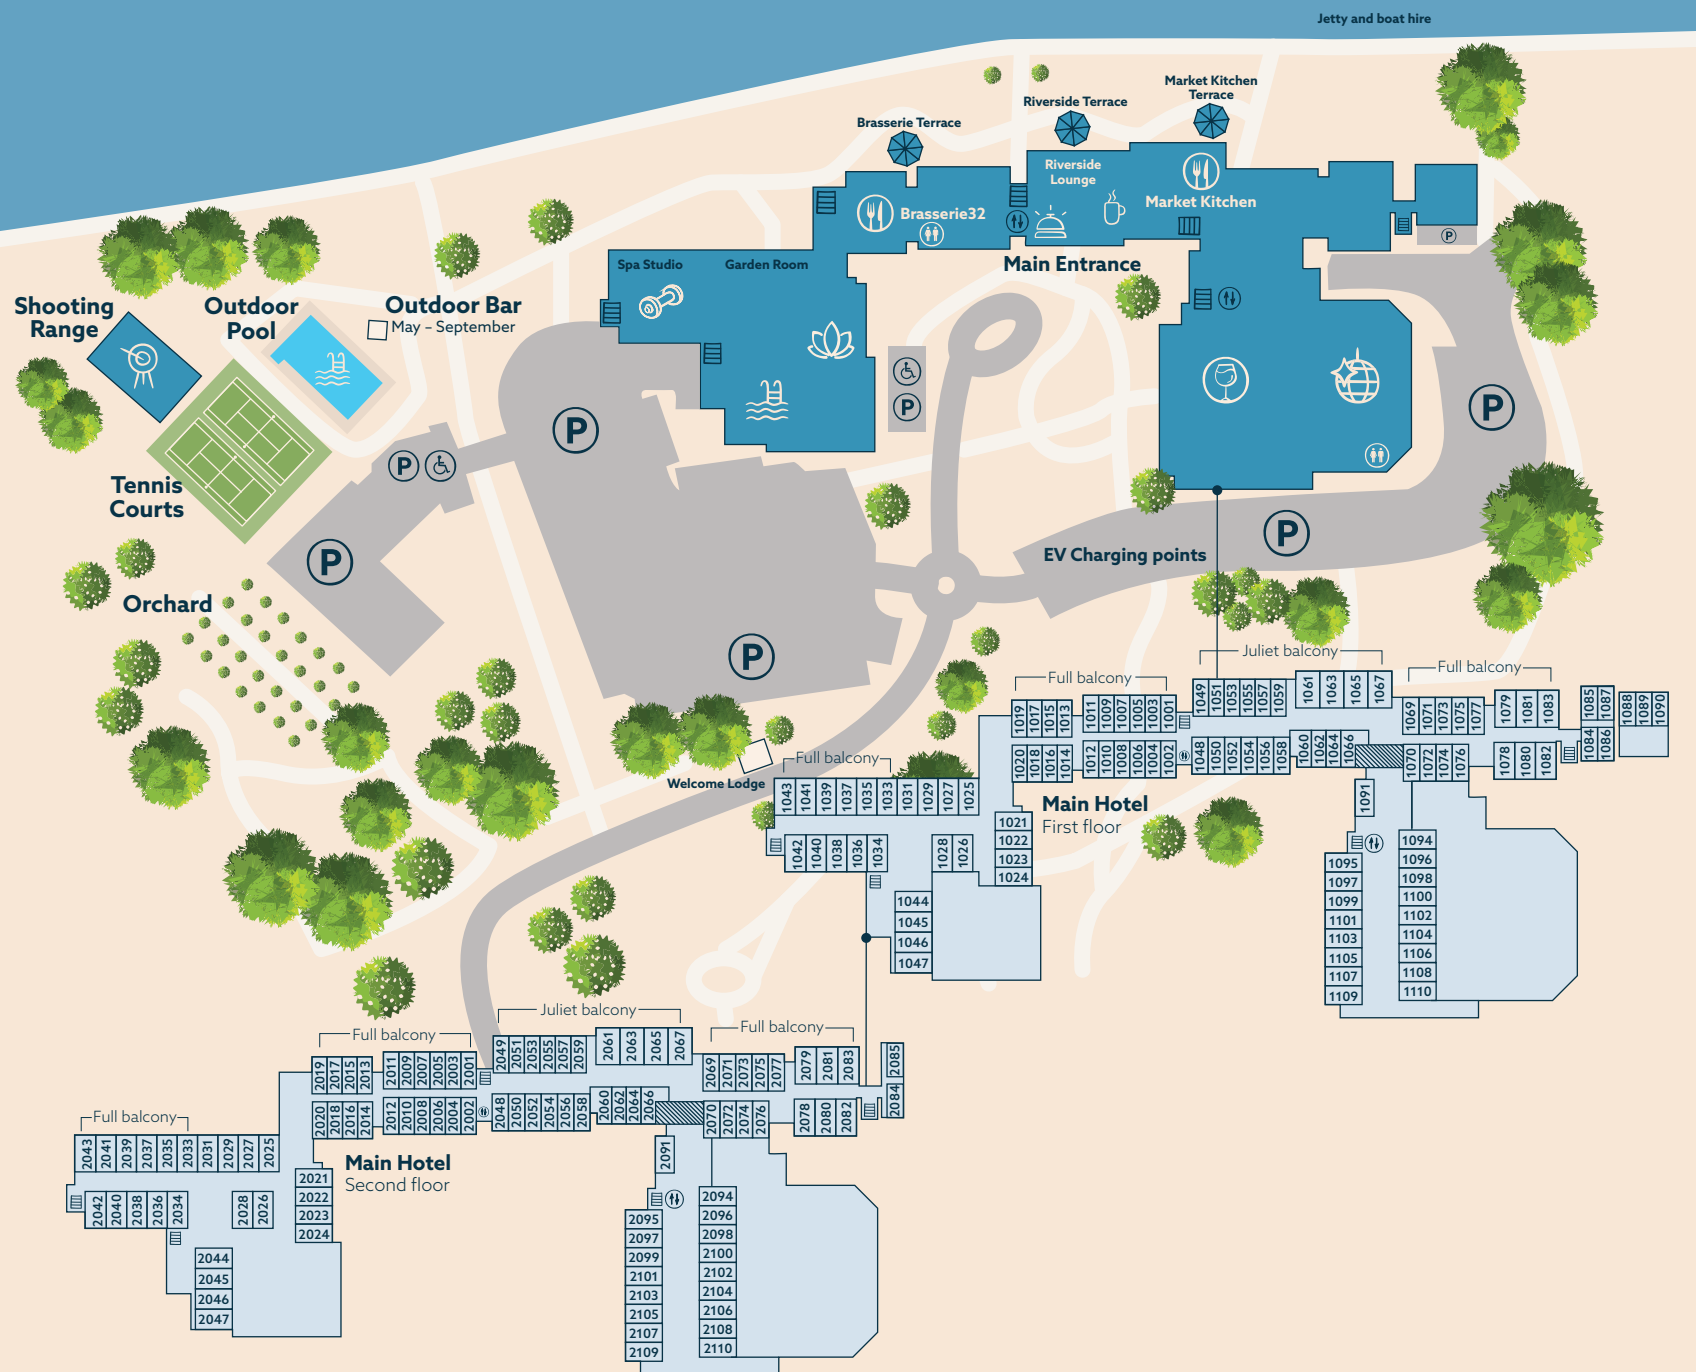

# THE RUNNYMEDE

ON THAMES  
A Warner Hotel

Jetty and boat hire

## Facilities

- Car Park
- Reception
- Lift
- Staircase
- Toilets

## Food & Drink

- The Coffee Nest
- Market Kitchen Brasserie32
- Live Lounge Bar
- Live Lounge

## Spa & Wellness

- Salon Spa
- Swimming Pool
- Gym